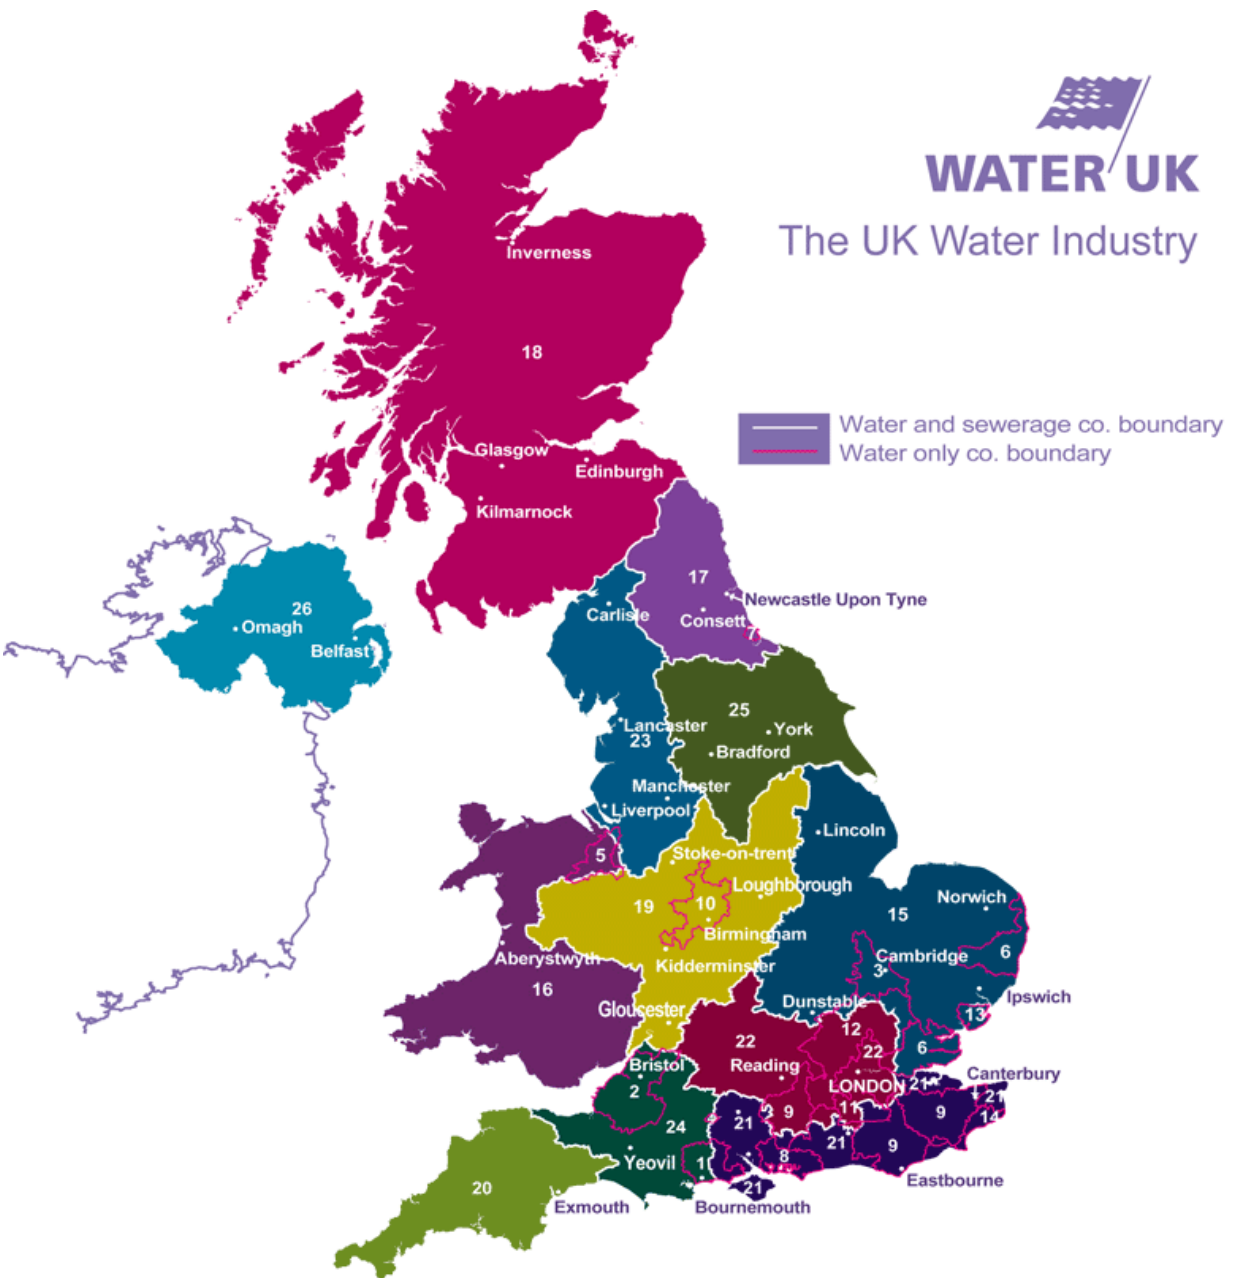

# WATER UK

The UK Water Industry

### Water Only Companies

- 1 - Sembcorp Bournemouth Water
- 2 - Bristol Water
- 3 - Cambridge Water
- 4 - Cholderton and District Water
- 5 - Dee Valley Water
- 6 - Essex and Suffolk Water
- 7 - Hartlepool Water (Anglian Water)
- 8 - Portsmouth Water
- 9 - South East Water
- 10 - South Staffs Water
- 11 - Sutton and East Surrey Water
- 12 - Affinity Water
- 13 - Affinity Water
- 14 - Affinity Water

### Water and Sewerage Companies

- 15 - Anglian Water
- 16 - Dwr Cymru (Welsh Water)
- 17 - Northumbrian Water
- 18 - Scottish Water
- 19 - Severn Trent
- 20 - South West Water
- 21 - Southern Water
- 22 - Thames Water
- 23 - United Utilities
- 24 - Wessex Water
- 25 - Yorkshire Water
- 26 - Northern Ireland Water